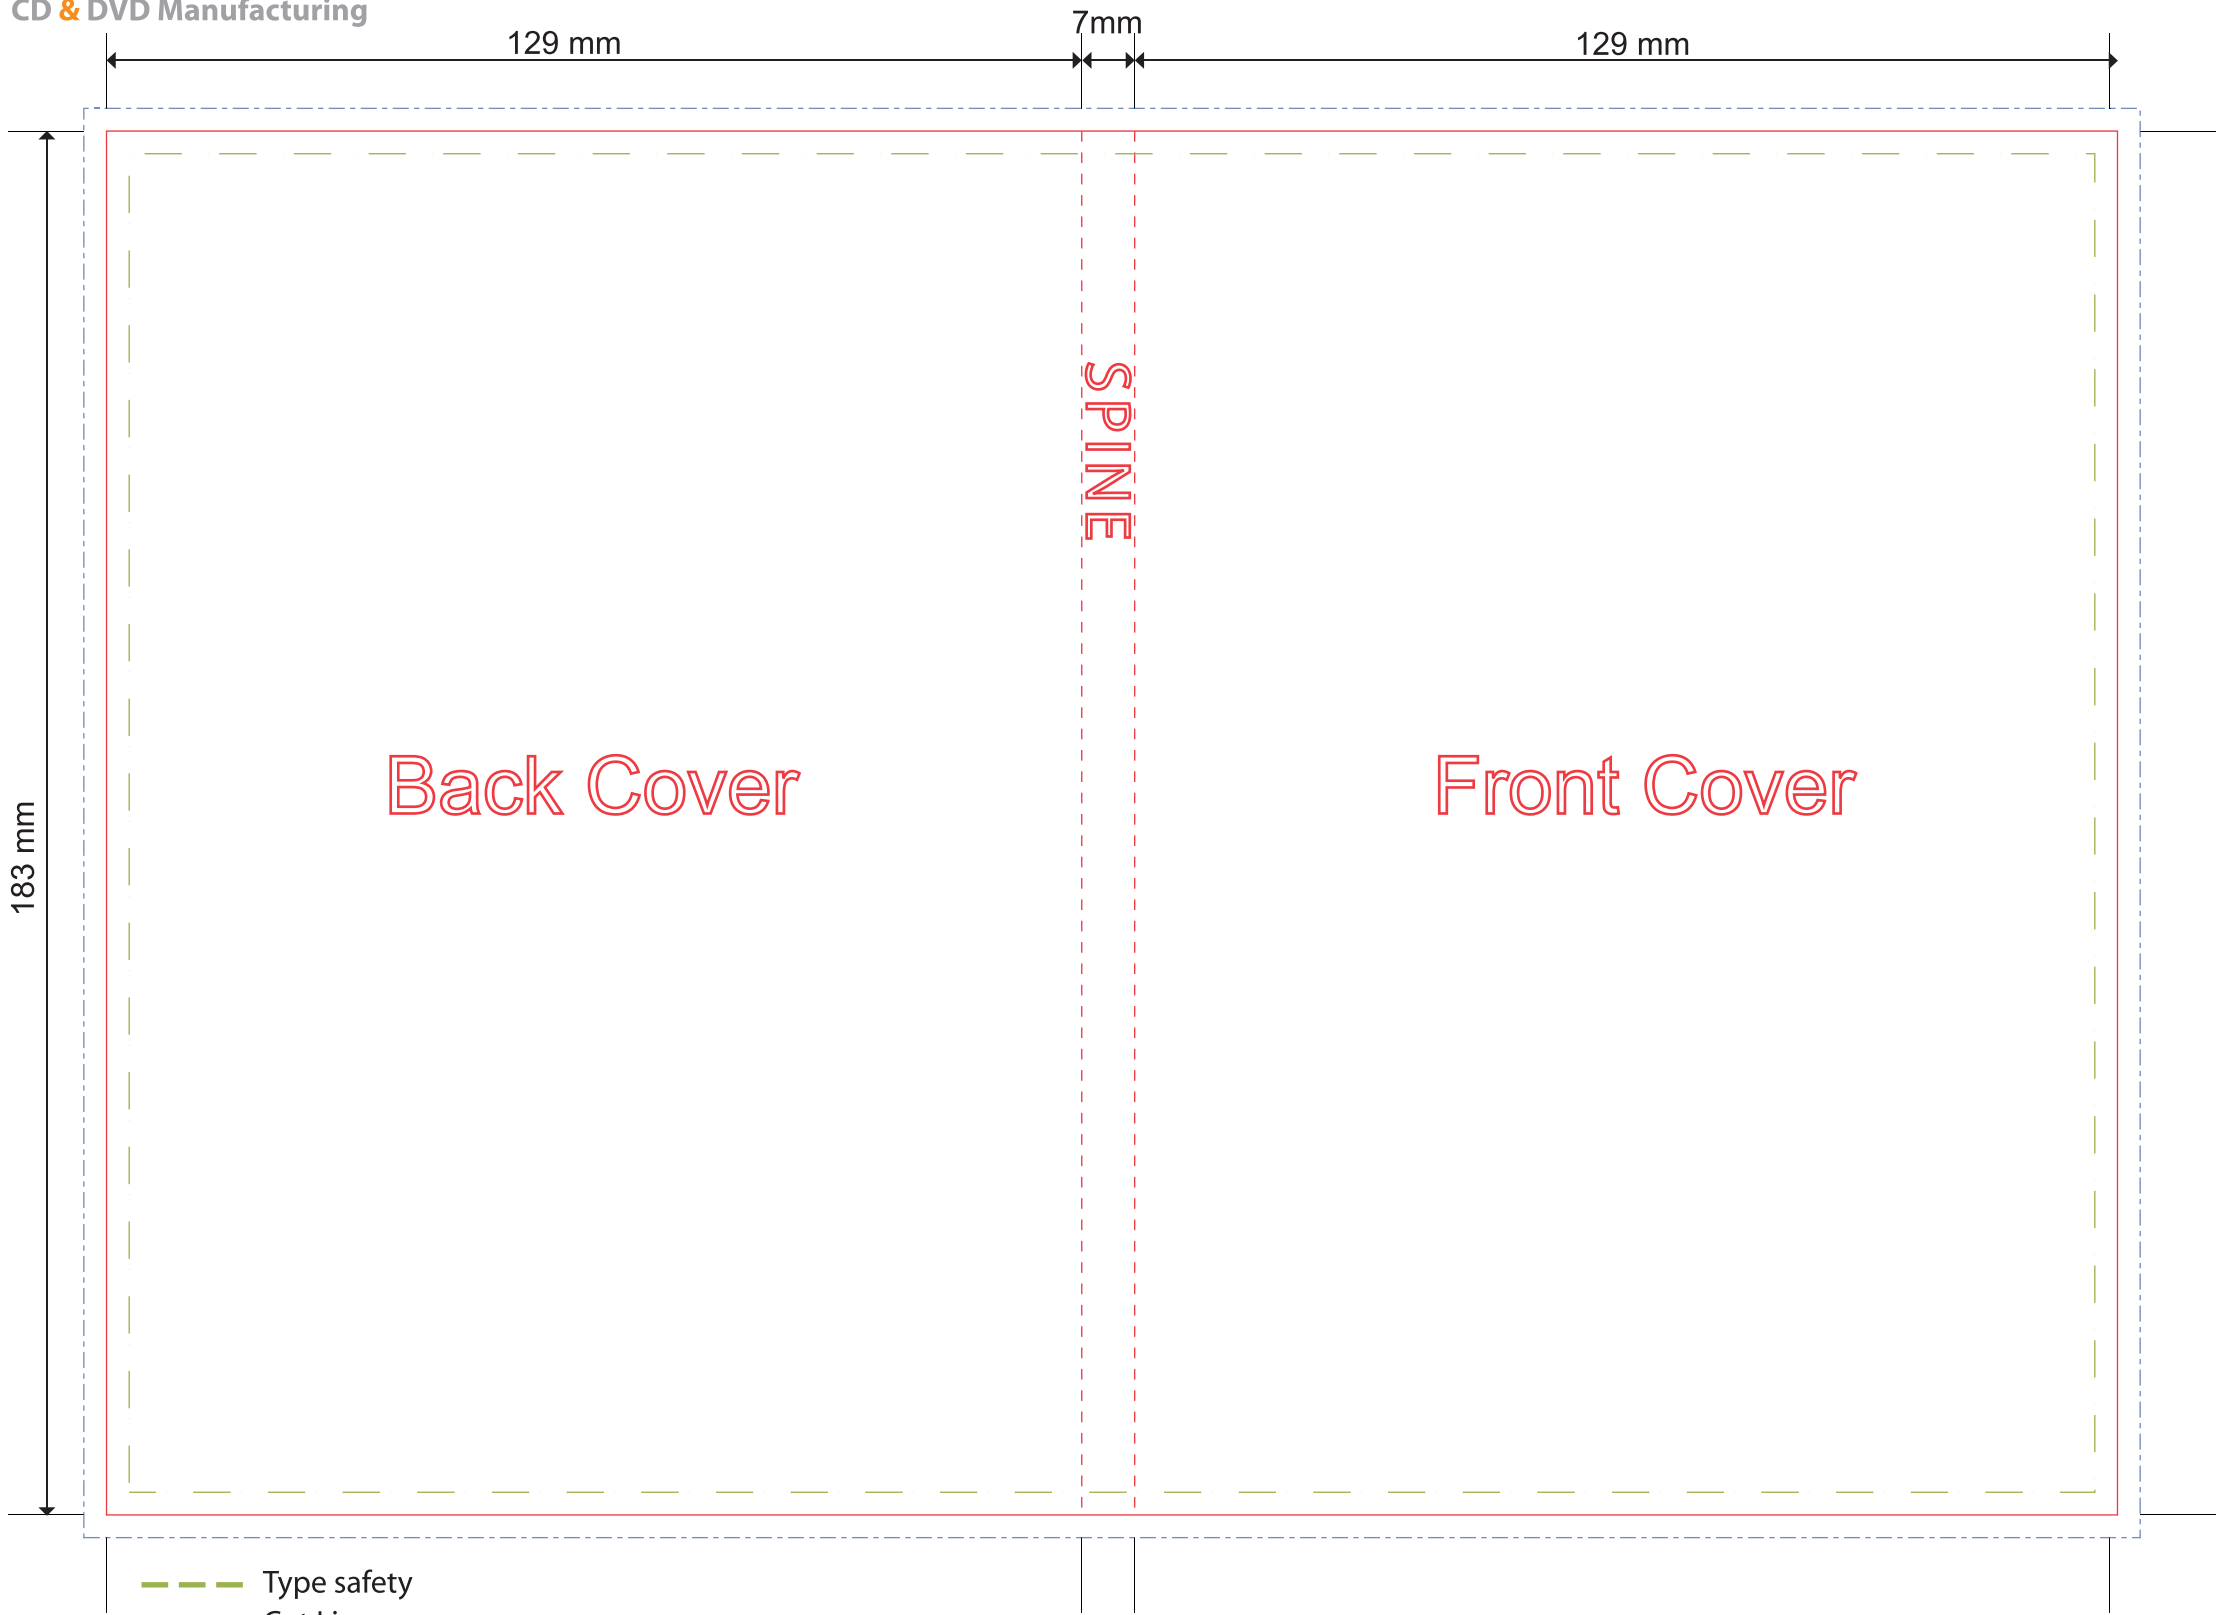

# DVD Trapsheet (Slim Case)

## DVT-002

CD & DVD Manufacturing

- - - Type safety
- Cut Line
- - - Bleed Area

**Note:** Any artwork that does not meet above requirement may be put on hold and cause a delay.  
 Client will have to resubmit new file(s) or authorize SLI to perform artwork modification at extra cost.