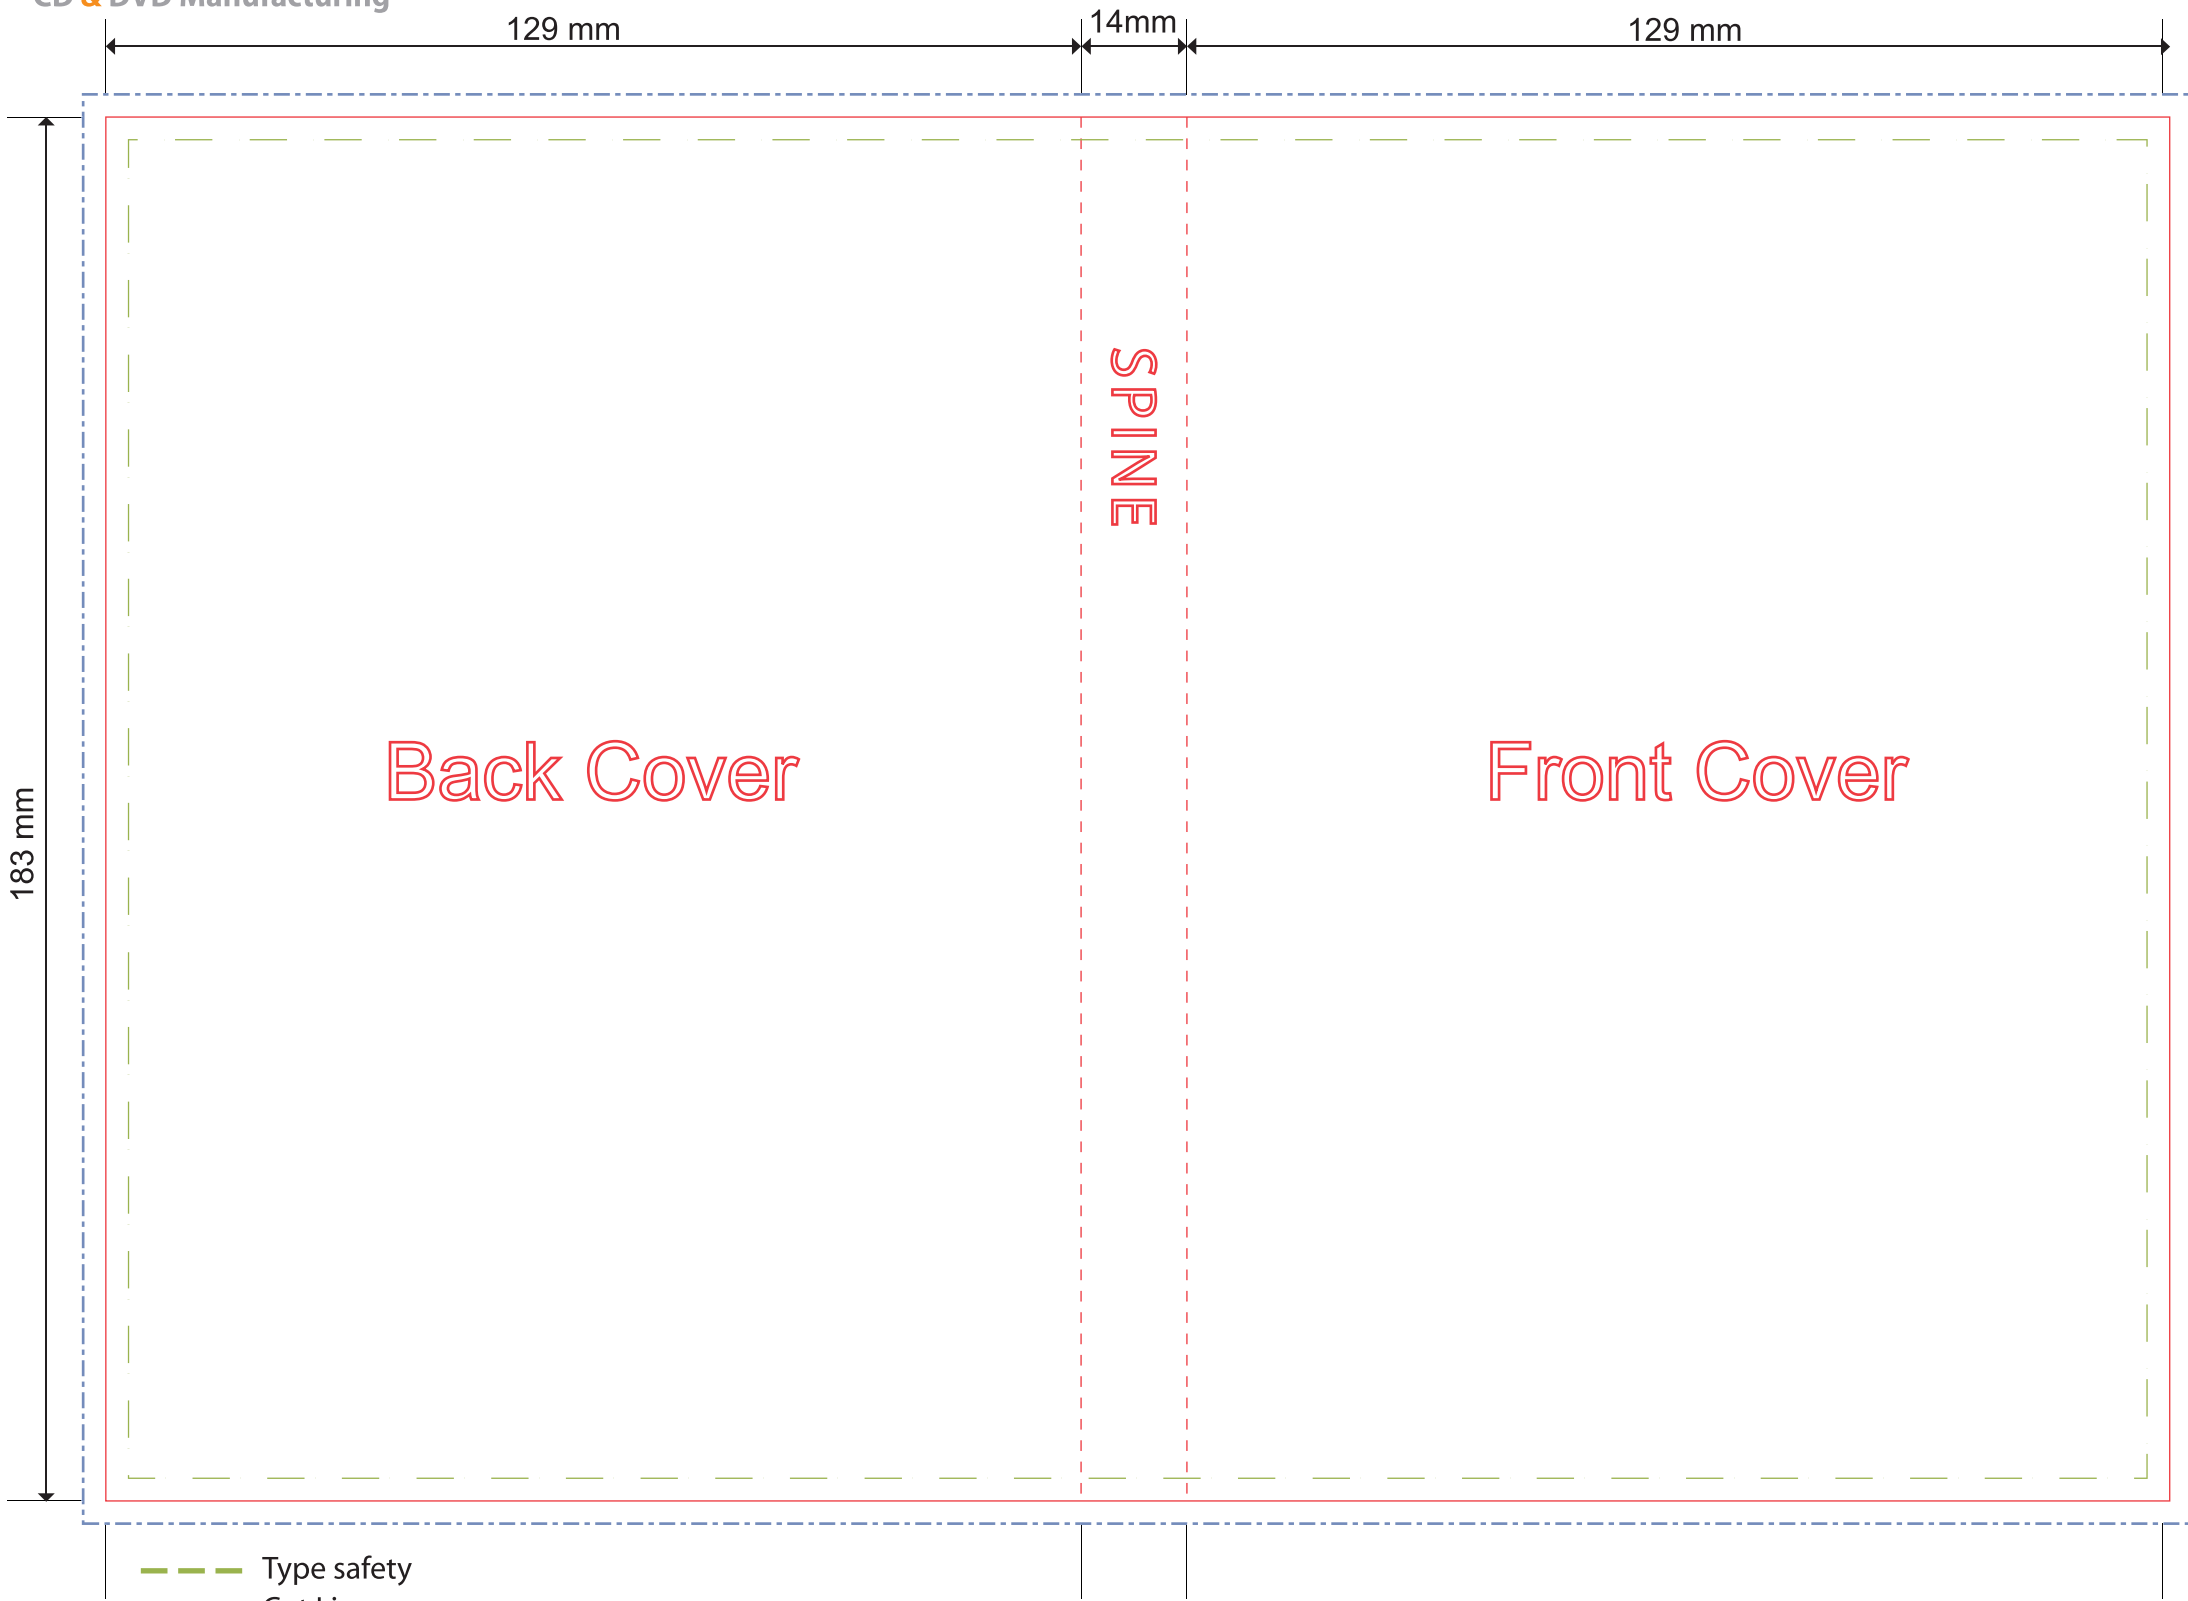

# DVD Trapsheet (Standard Case) \*can also be used for 4 DVD case

## DVT-001

CD & DVD Manufacturing

129 mm

14mm

129 mm

183 mm

Back Cover

SPINE

Front Cover

- Type safety
- Cut Line
- Bleed Area

**Note:** Any artwork that does not meet above requirement may be put on hold and cause a delay. Client will have to resubmit new file(s) or authorize SLI to perform artwork modification at extra cost.