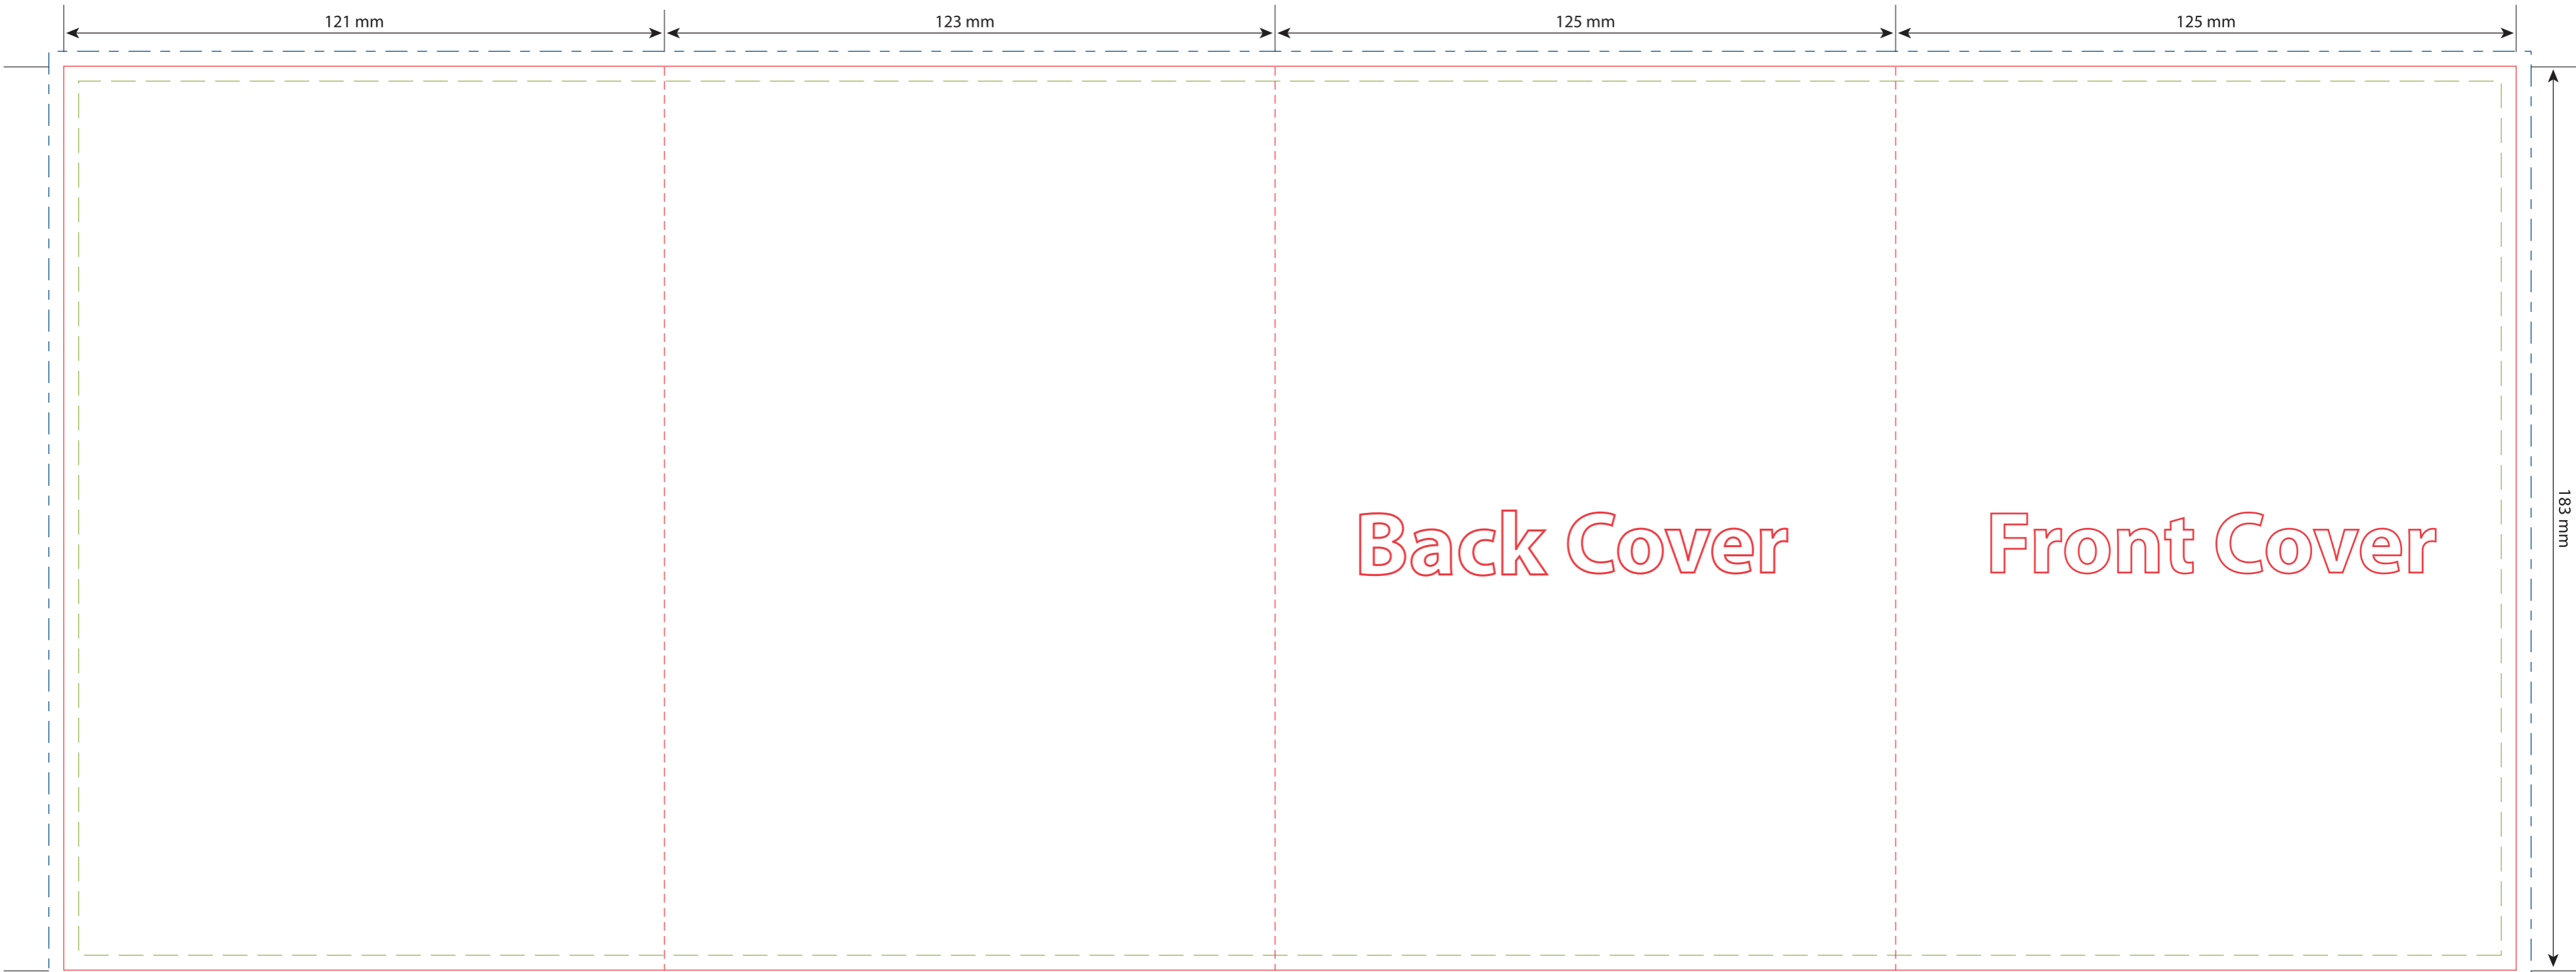

CD & DVD Manufacturing

4 Panel DVD Insert (Roll Fold)

DVI-402

- Type safety
- Cut Line
- Bleed Area

Inside Front Cover	Inside Back Cover		
125 mm	125 mm	123 mm	121 mm

Inside Panel

Note: Any artwork that does not meet above requirement may be put on hold and cause a delay. Client will have to resubmit new file(s) or authorize SLI to perform artwork modification at extra cost.