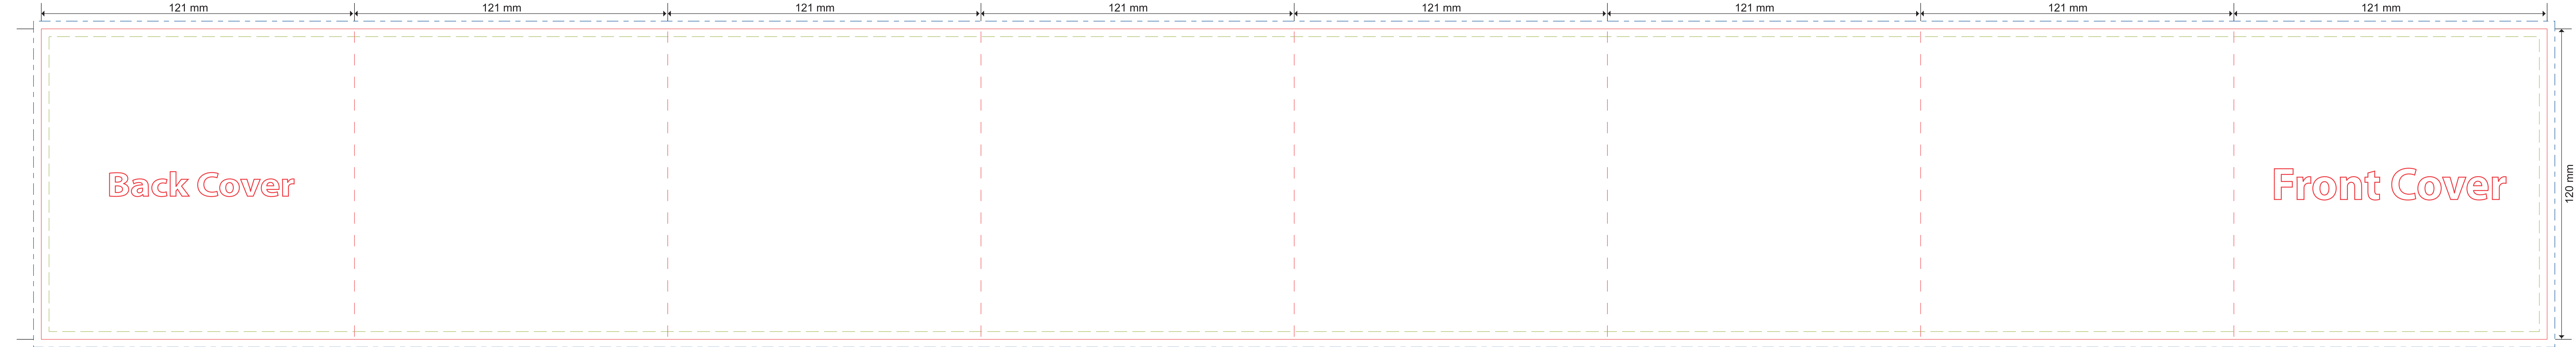

8 Panel CD Insert (Accordion Fold)

CDI-804

CD & DVD Manufacturing

- - - Type safety
- - - Cut Line
- - - Bleed Area

Note: Any artwork that does not meet above requirement may be put on hold and cause a delay.
 Client will have to resubmit new file(s) or authorize SLI to perform artwork modification at extra cost.

Inside Front Cover								Inside Back Cover
121 mm	121 mm	121 mm	121 mm	121 mm	121 mm	121 mm	121 mm	121 mm

Inside Panel