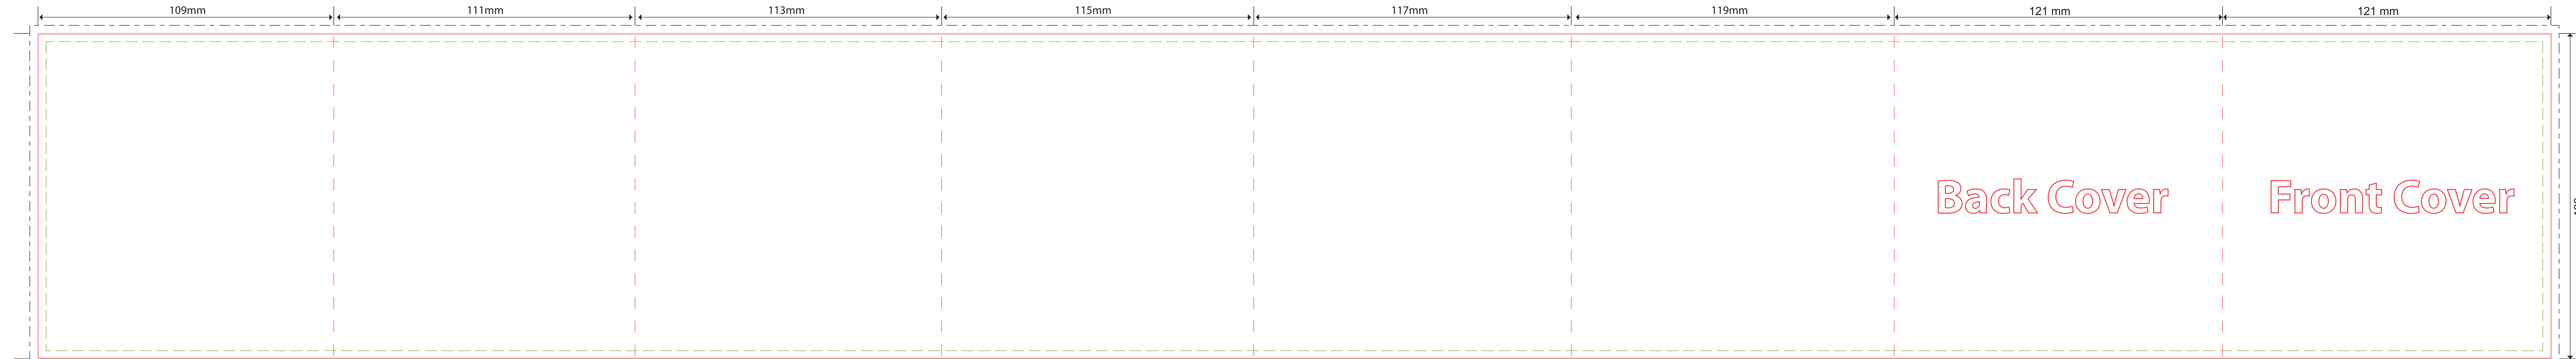

8 Panel CD Insert (Roll Fold)

CDI-802

CD & DVD Manufacturing

Note: Any artwork that does not meet above requirement may be put on hold and cause a delay.
Client will have to resubmit new file(s) or authorize SLI to perform artwork modification at extra cost.

Inside Front Cover	Inside Back Cover						
121 mm	121 mm	119mm	117mm	115mm	113mm	111mm	109mm

Inside Panel