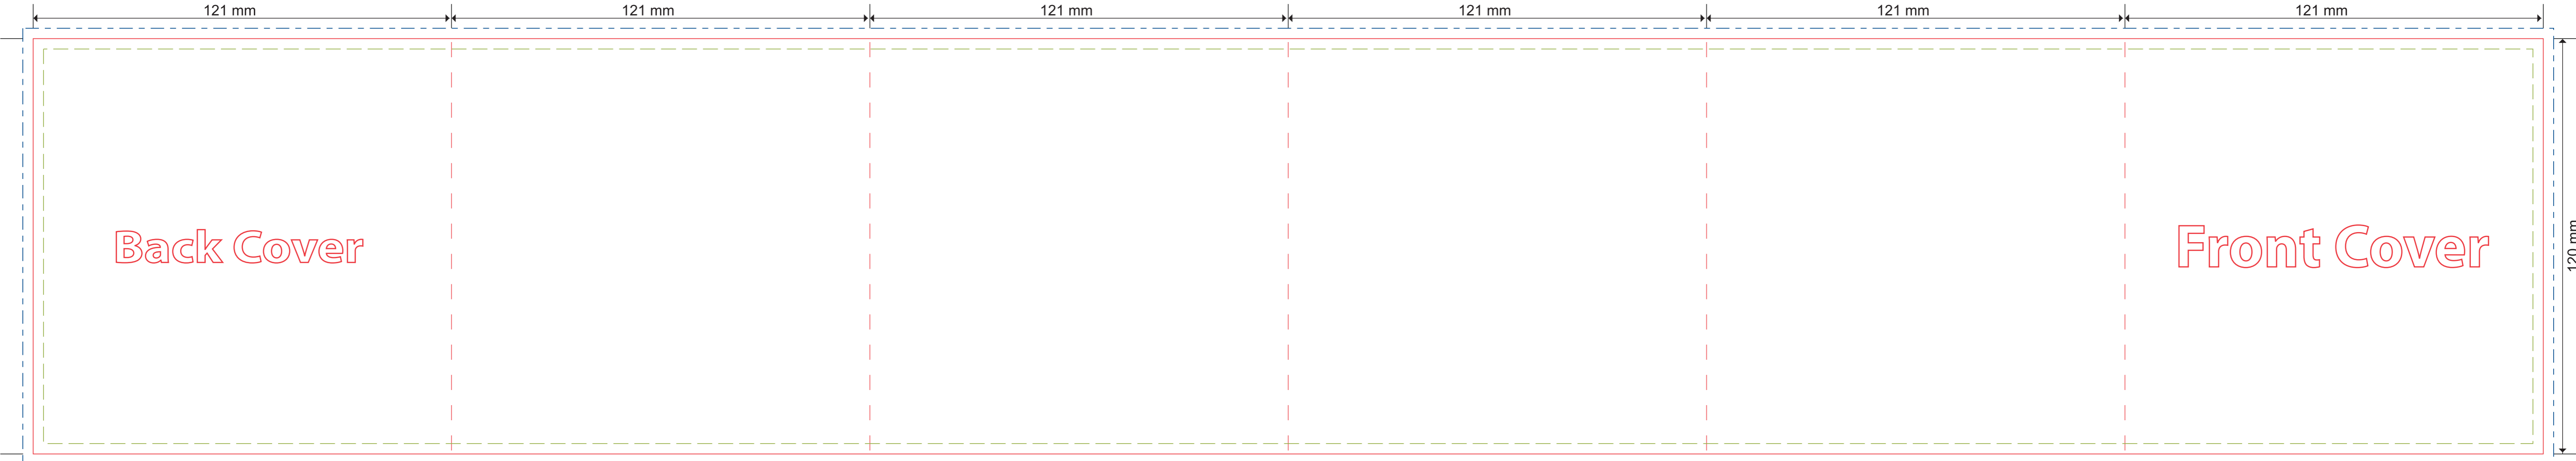

# 6 Panel CD Insert (Accordion Fold)

## CDI-604

CD & DVD Manufacturing

- Type safety
- Cut Line
- Bleed Area

**Note:** Any artwork that does not meet above requirement may be put on hold and cause a delay.  
 Client will have to resubmit new file(s) or authorize SLI to perform artwork modification at extra cost.

Inside Front Cover					Inside Back Cover
121 mm	121 mm	121 mm	121 mm	121 mm	121 mm

Inside Panel