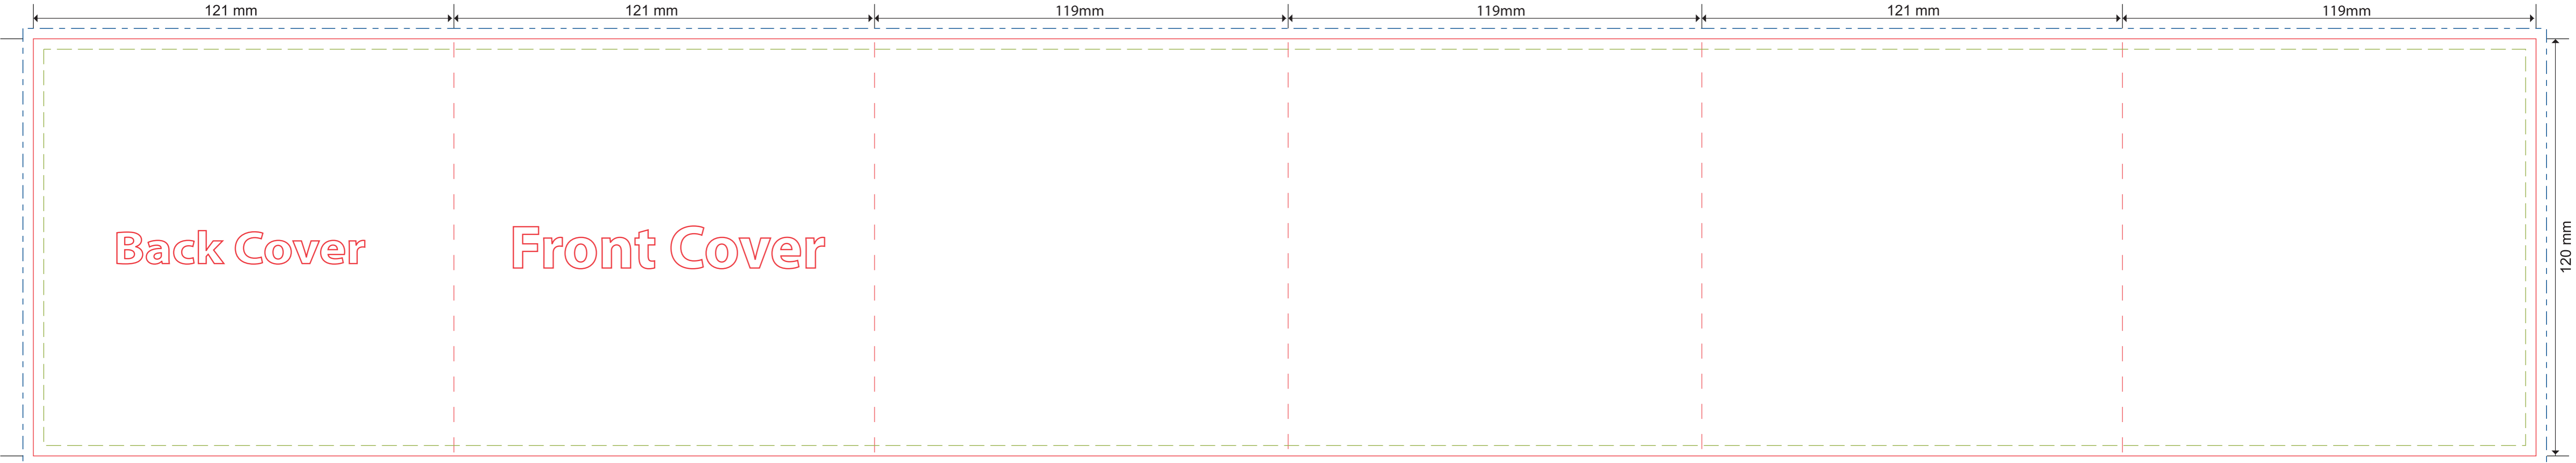

6 Panel CD Insert (Parallel Roll Fold)

CDI-601

CD & DVD Manufacturing

Note: Any artwork that does not meet above requirement may be put on hold and cause a delay.
 Client will have to resubmit new file(s) or authorize SLI to perform artwork modification at extra cost.

119mm	121mm	119mm	119mm	121mm	121mm
				Inside Front Cover	Inside Back Cover

Inside Panel