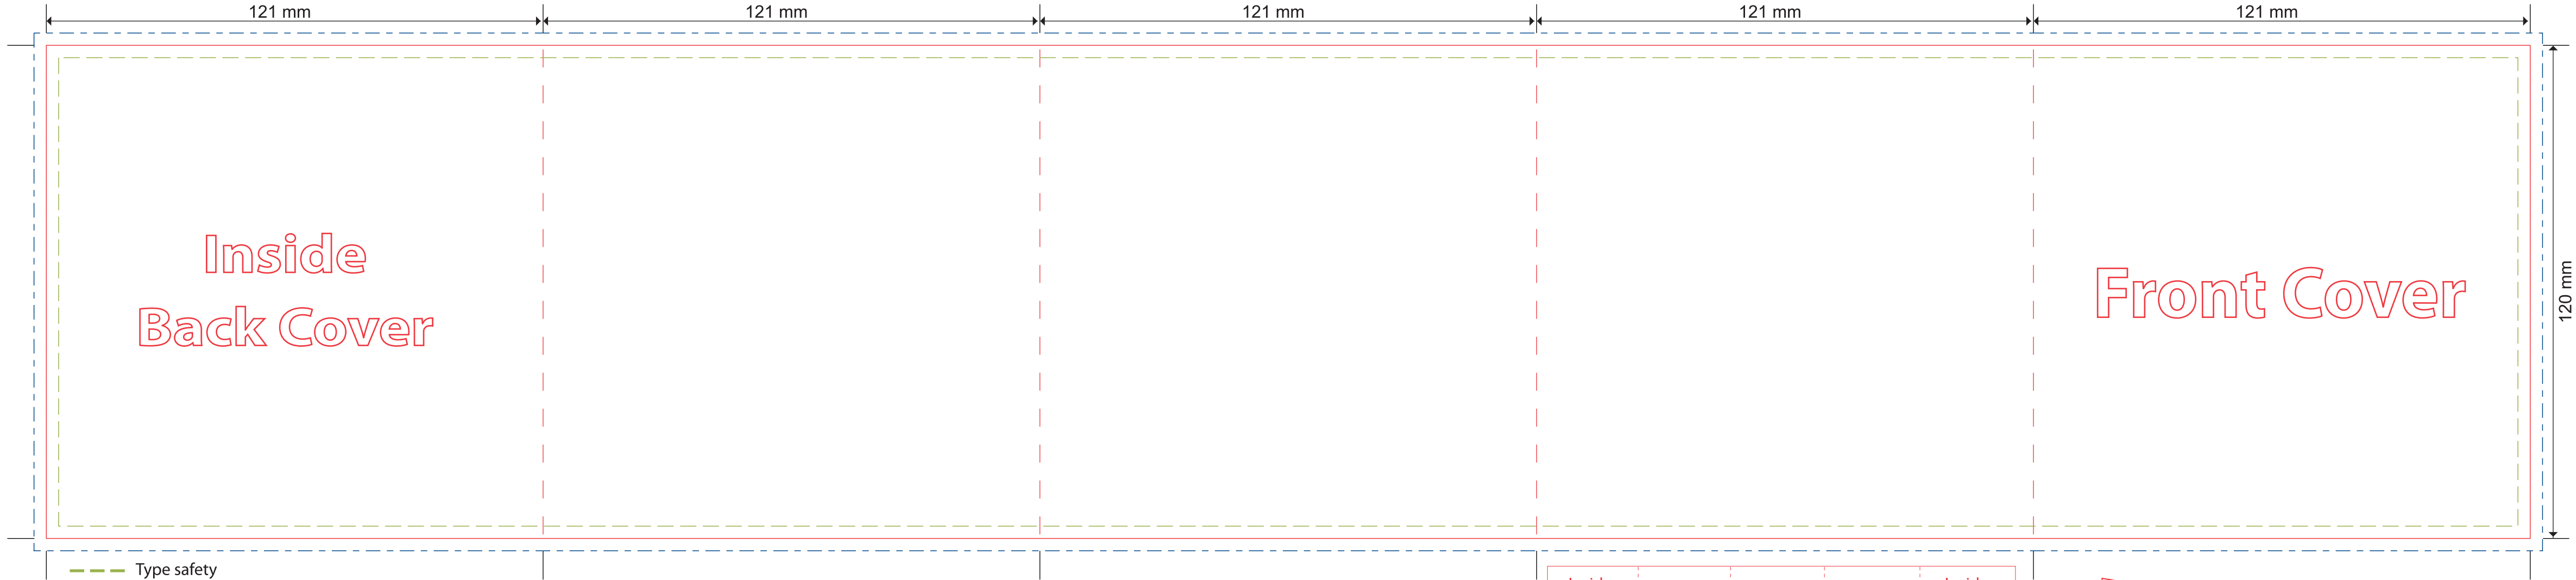

5 Panel CD Insert (Accordion Fold)

CDI-502

CD & DVD Manufacturing

- Type safety
- Cut Line
- Bleed Area

Inside Front Cover	121 mm	121 mm	121mm	121mm	121mm	Inside Back Cover
--------------------------	--------	--------	-------	-------	-------	-------------------------