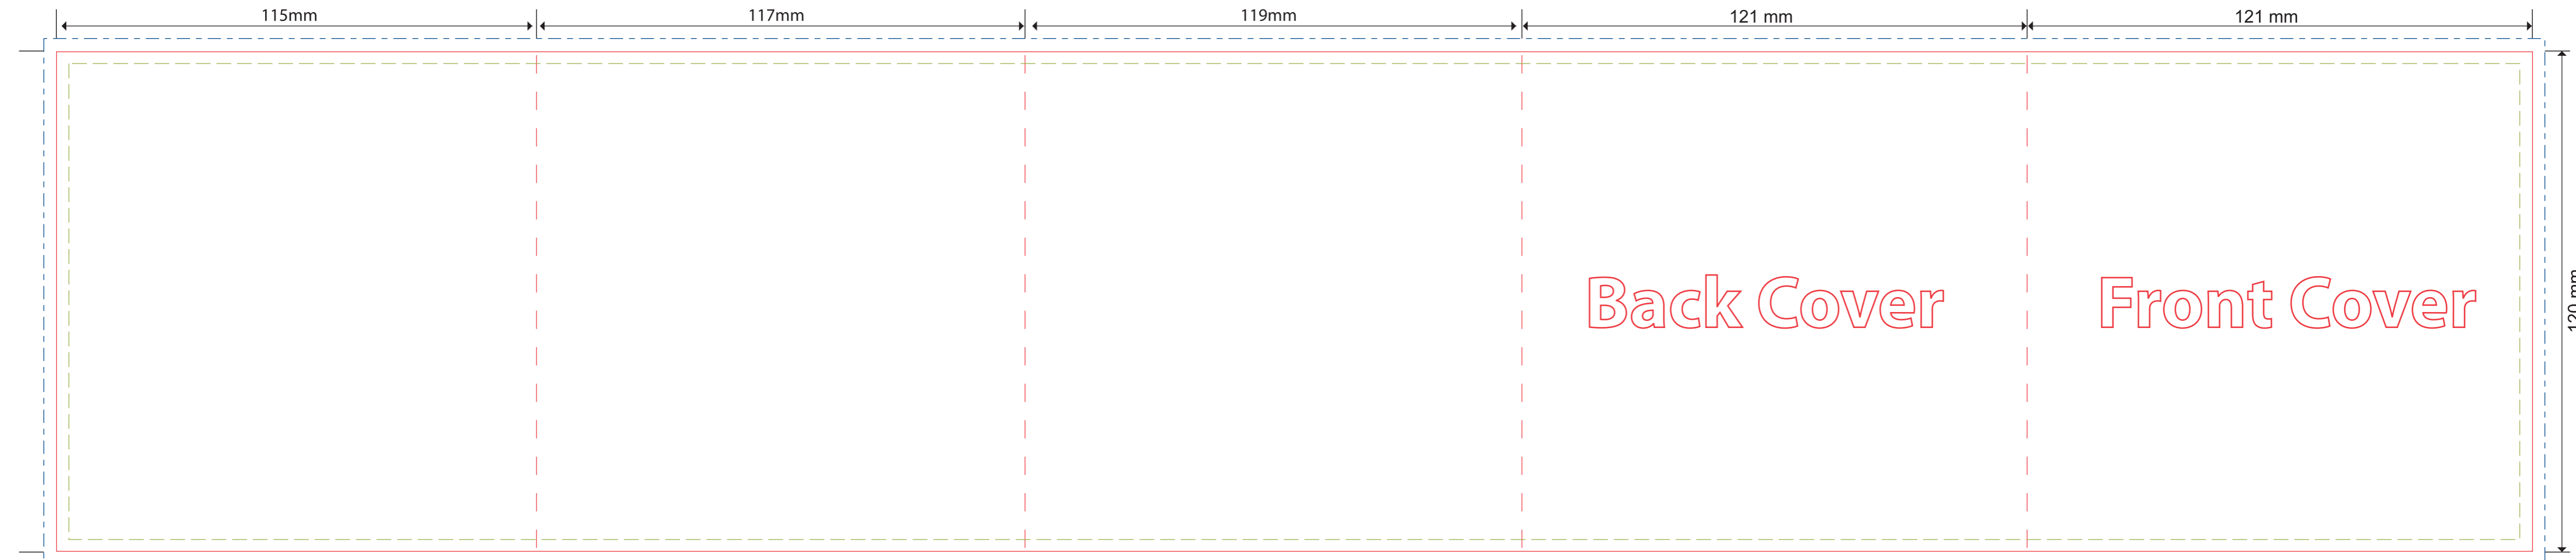

5 Panel CD Insert (Roll Fold)

CDI-501

CD & DVD Manufacturing

- Type safety
- Cut Line
- - - Bleed Area

Note: Any artwork that does not meet above requirement may be put on hold and cause a delay. Client will have to resubmit new file(s) or authorize SLI to perform artwork modification at extra cost.

Inside Front Cover	Inside Back Cover			
121 mm	121 mm	119mm	117mm	115mm

Inside Panel