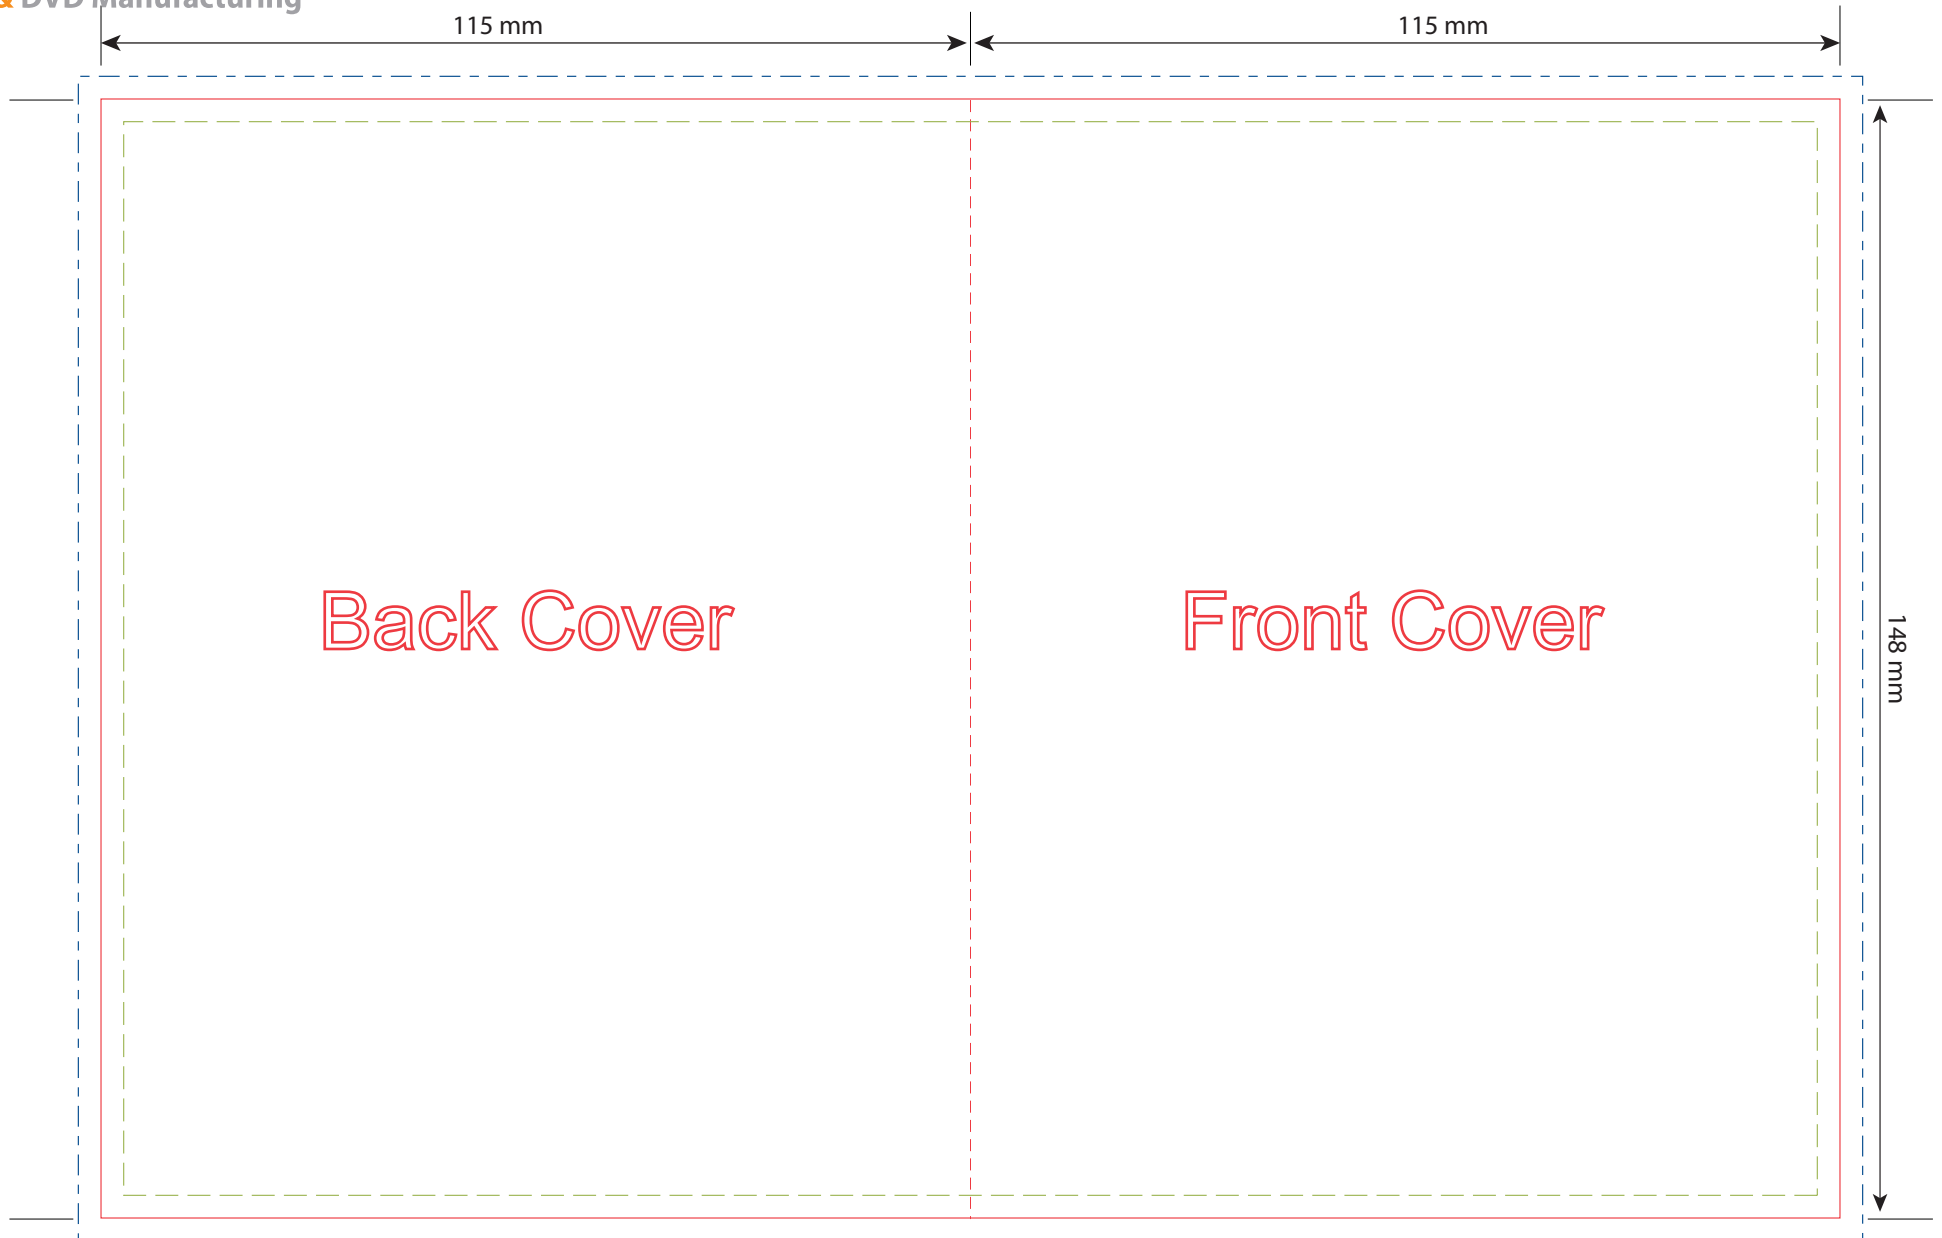

CD & DVD Manufacturing

2 Panel Blu-ray Insert (Also used for Blu-ray Booklets)

BDI-201

- Type safety
- Cut Line
- Bleed Area

Inside Panel

Note: Any artwork that does not meet above requirement may be put on hold and cause a delay.
 Client will have to resubmit new file(s) or authorize SLI to perform artwork modification at extra cost.