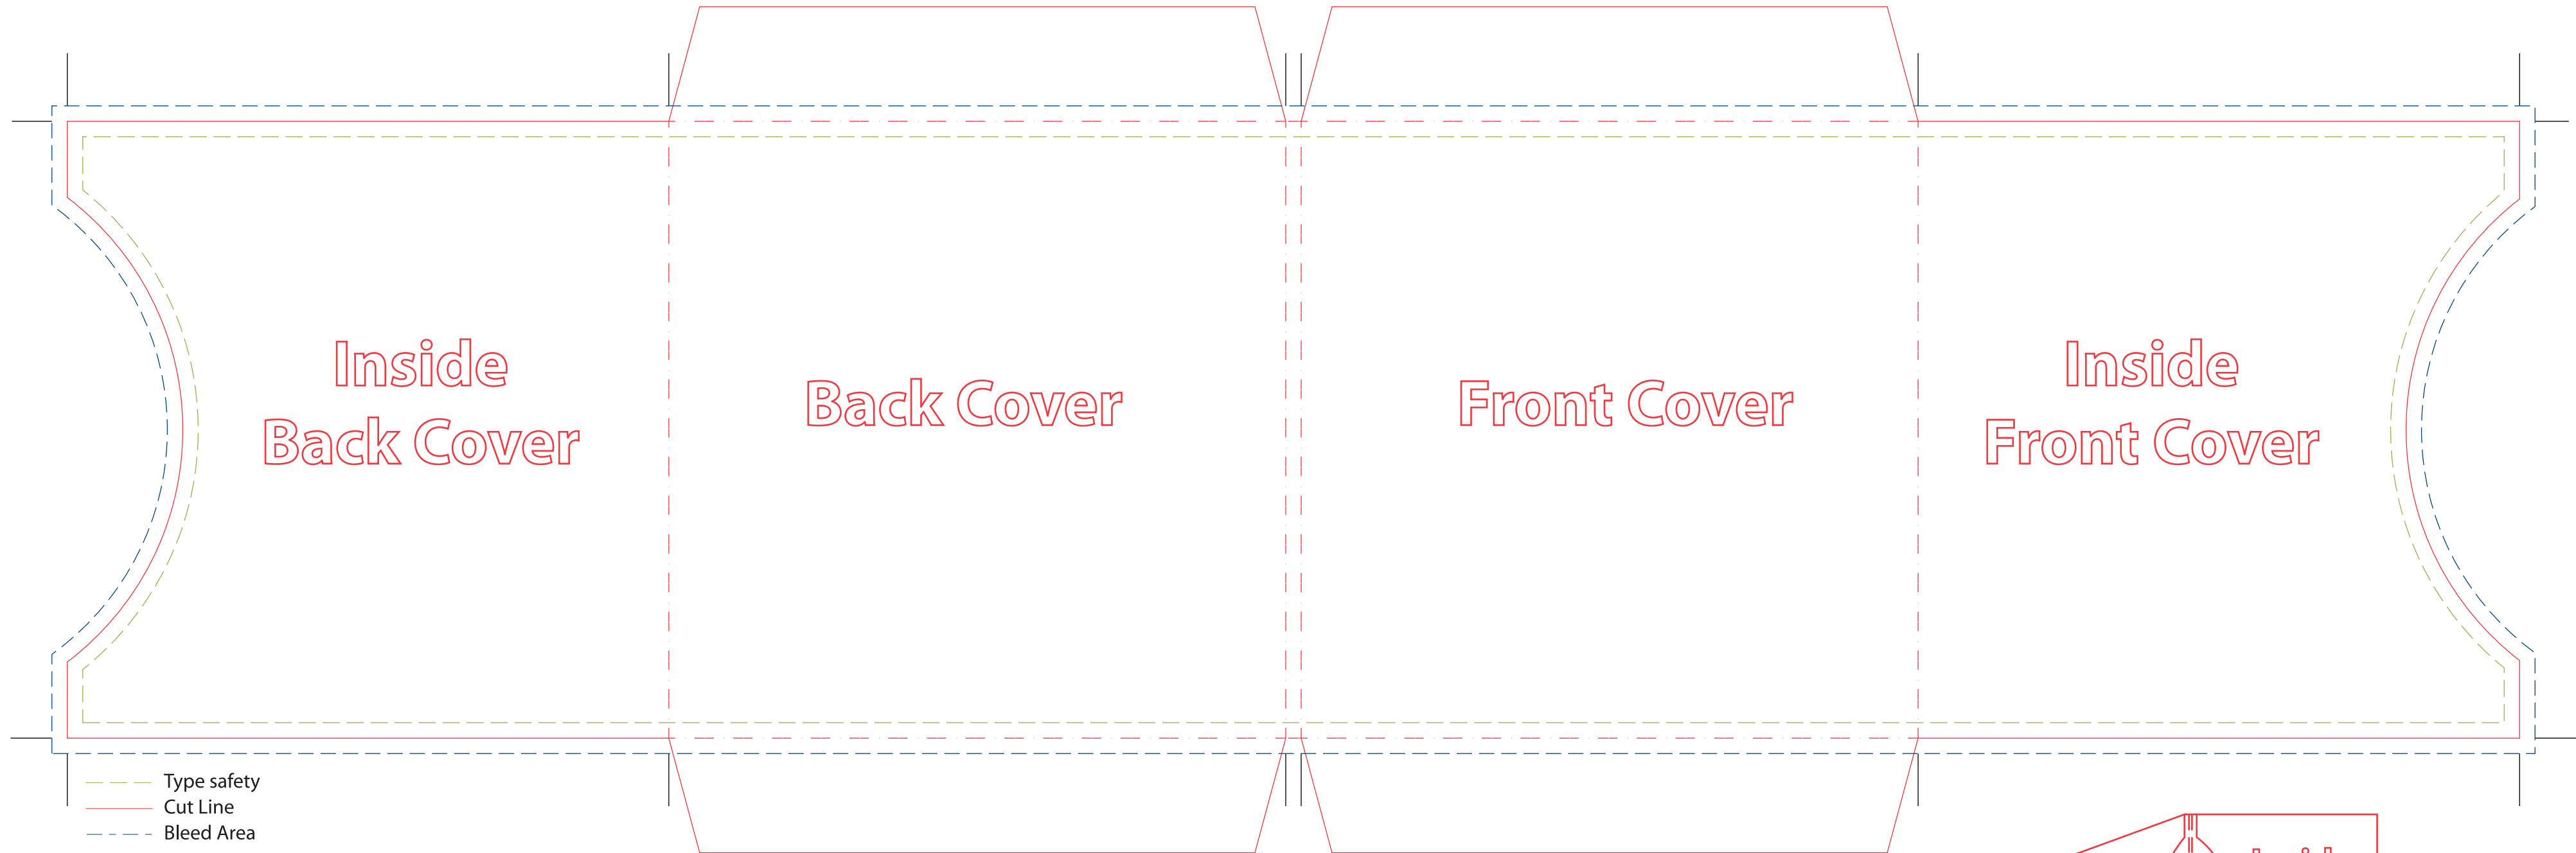

4 Panel Cardboard Sleeve Mailer with 2 Pocket (1/8" Spine)

CDM-404

CD & DVD Manufacturing

Note: Any artwork that does not meet above requirement may be put on hold and cause a delay. Client will have to resubmit new file(s) or authorize SLI to perform artwork modification at extra cost.