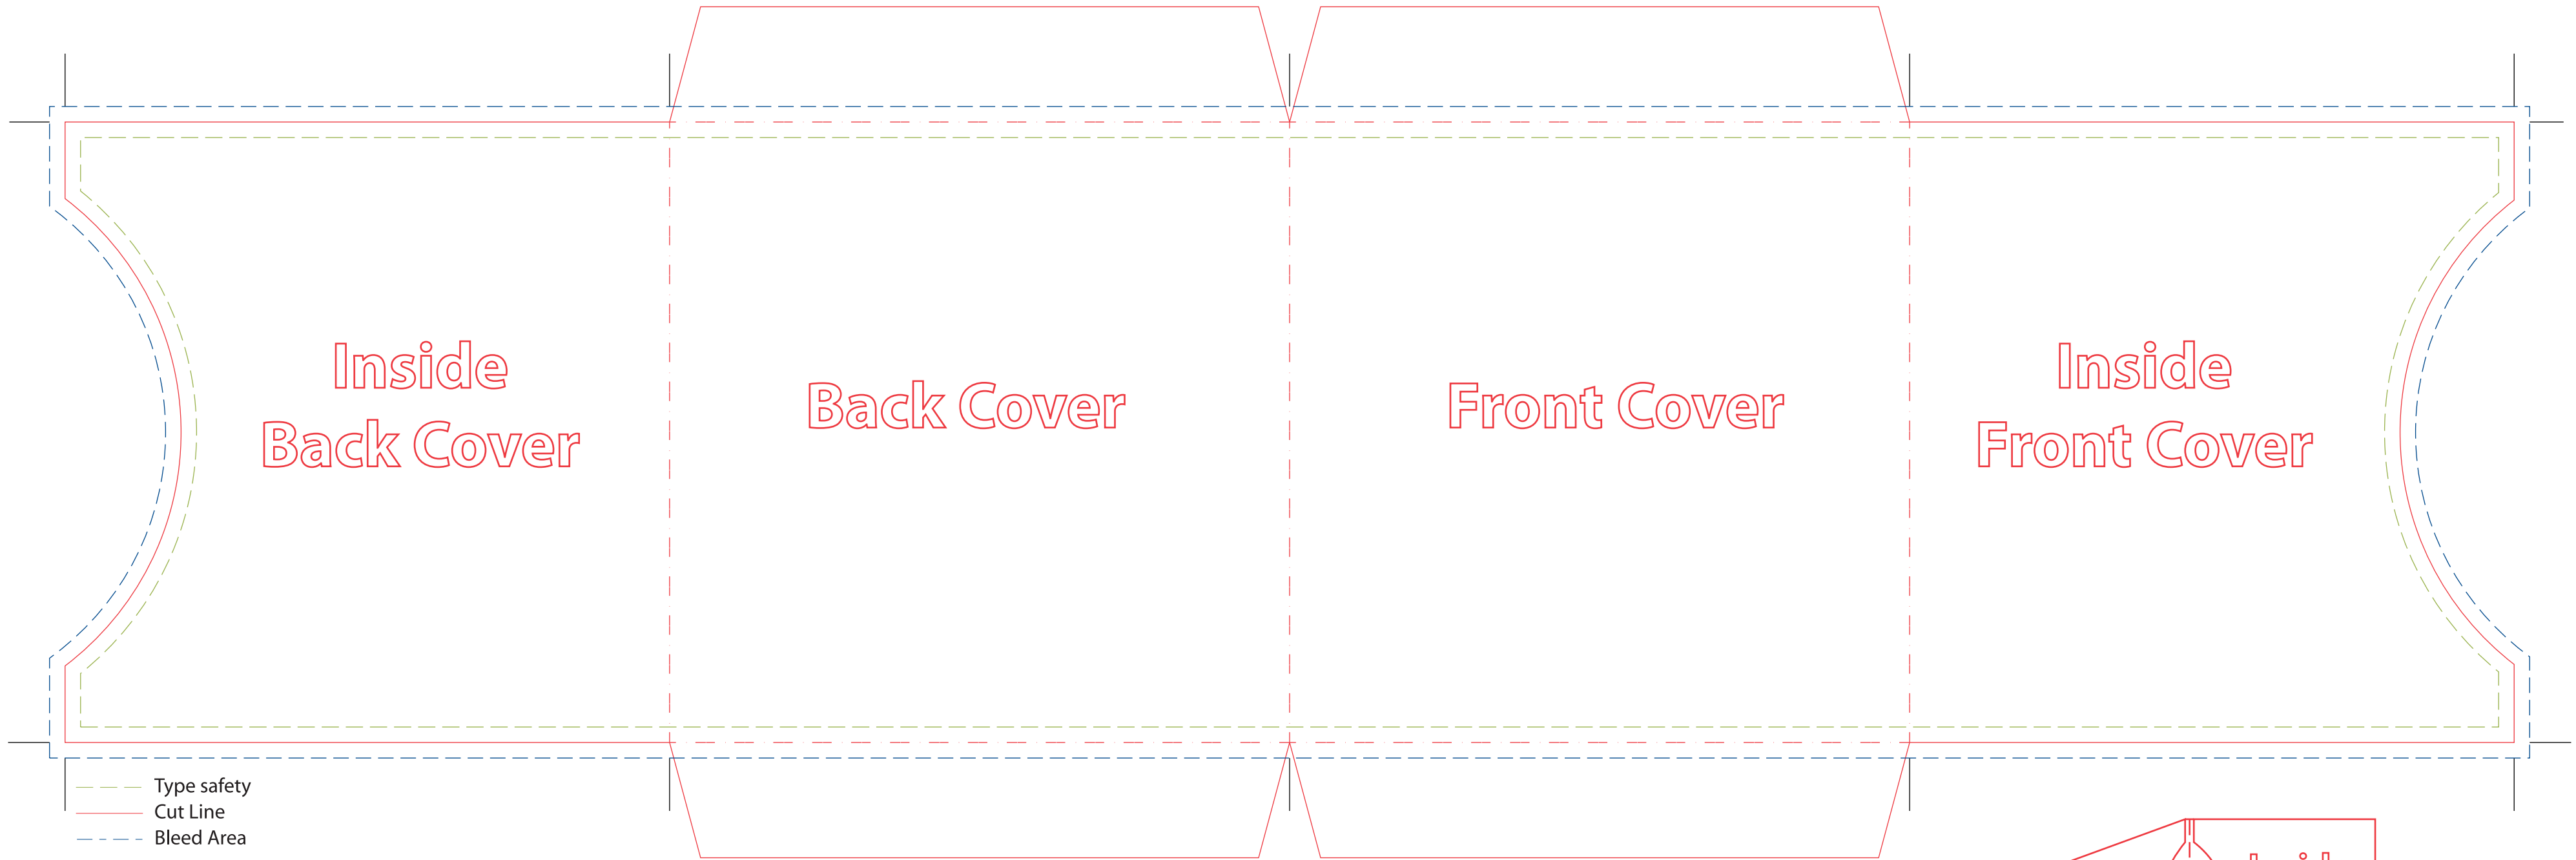

4 Panel Cardboard Sleeve Mailer with 2 Pocket

CDM-403

CD & DVD Manufacturing

Note: Any artwork that does not meet above requirement may be put on hold and cause a delay.
Client will have to resubmit new file(s) or authorize SLI to perform artwork modification at extra cost.