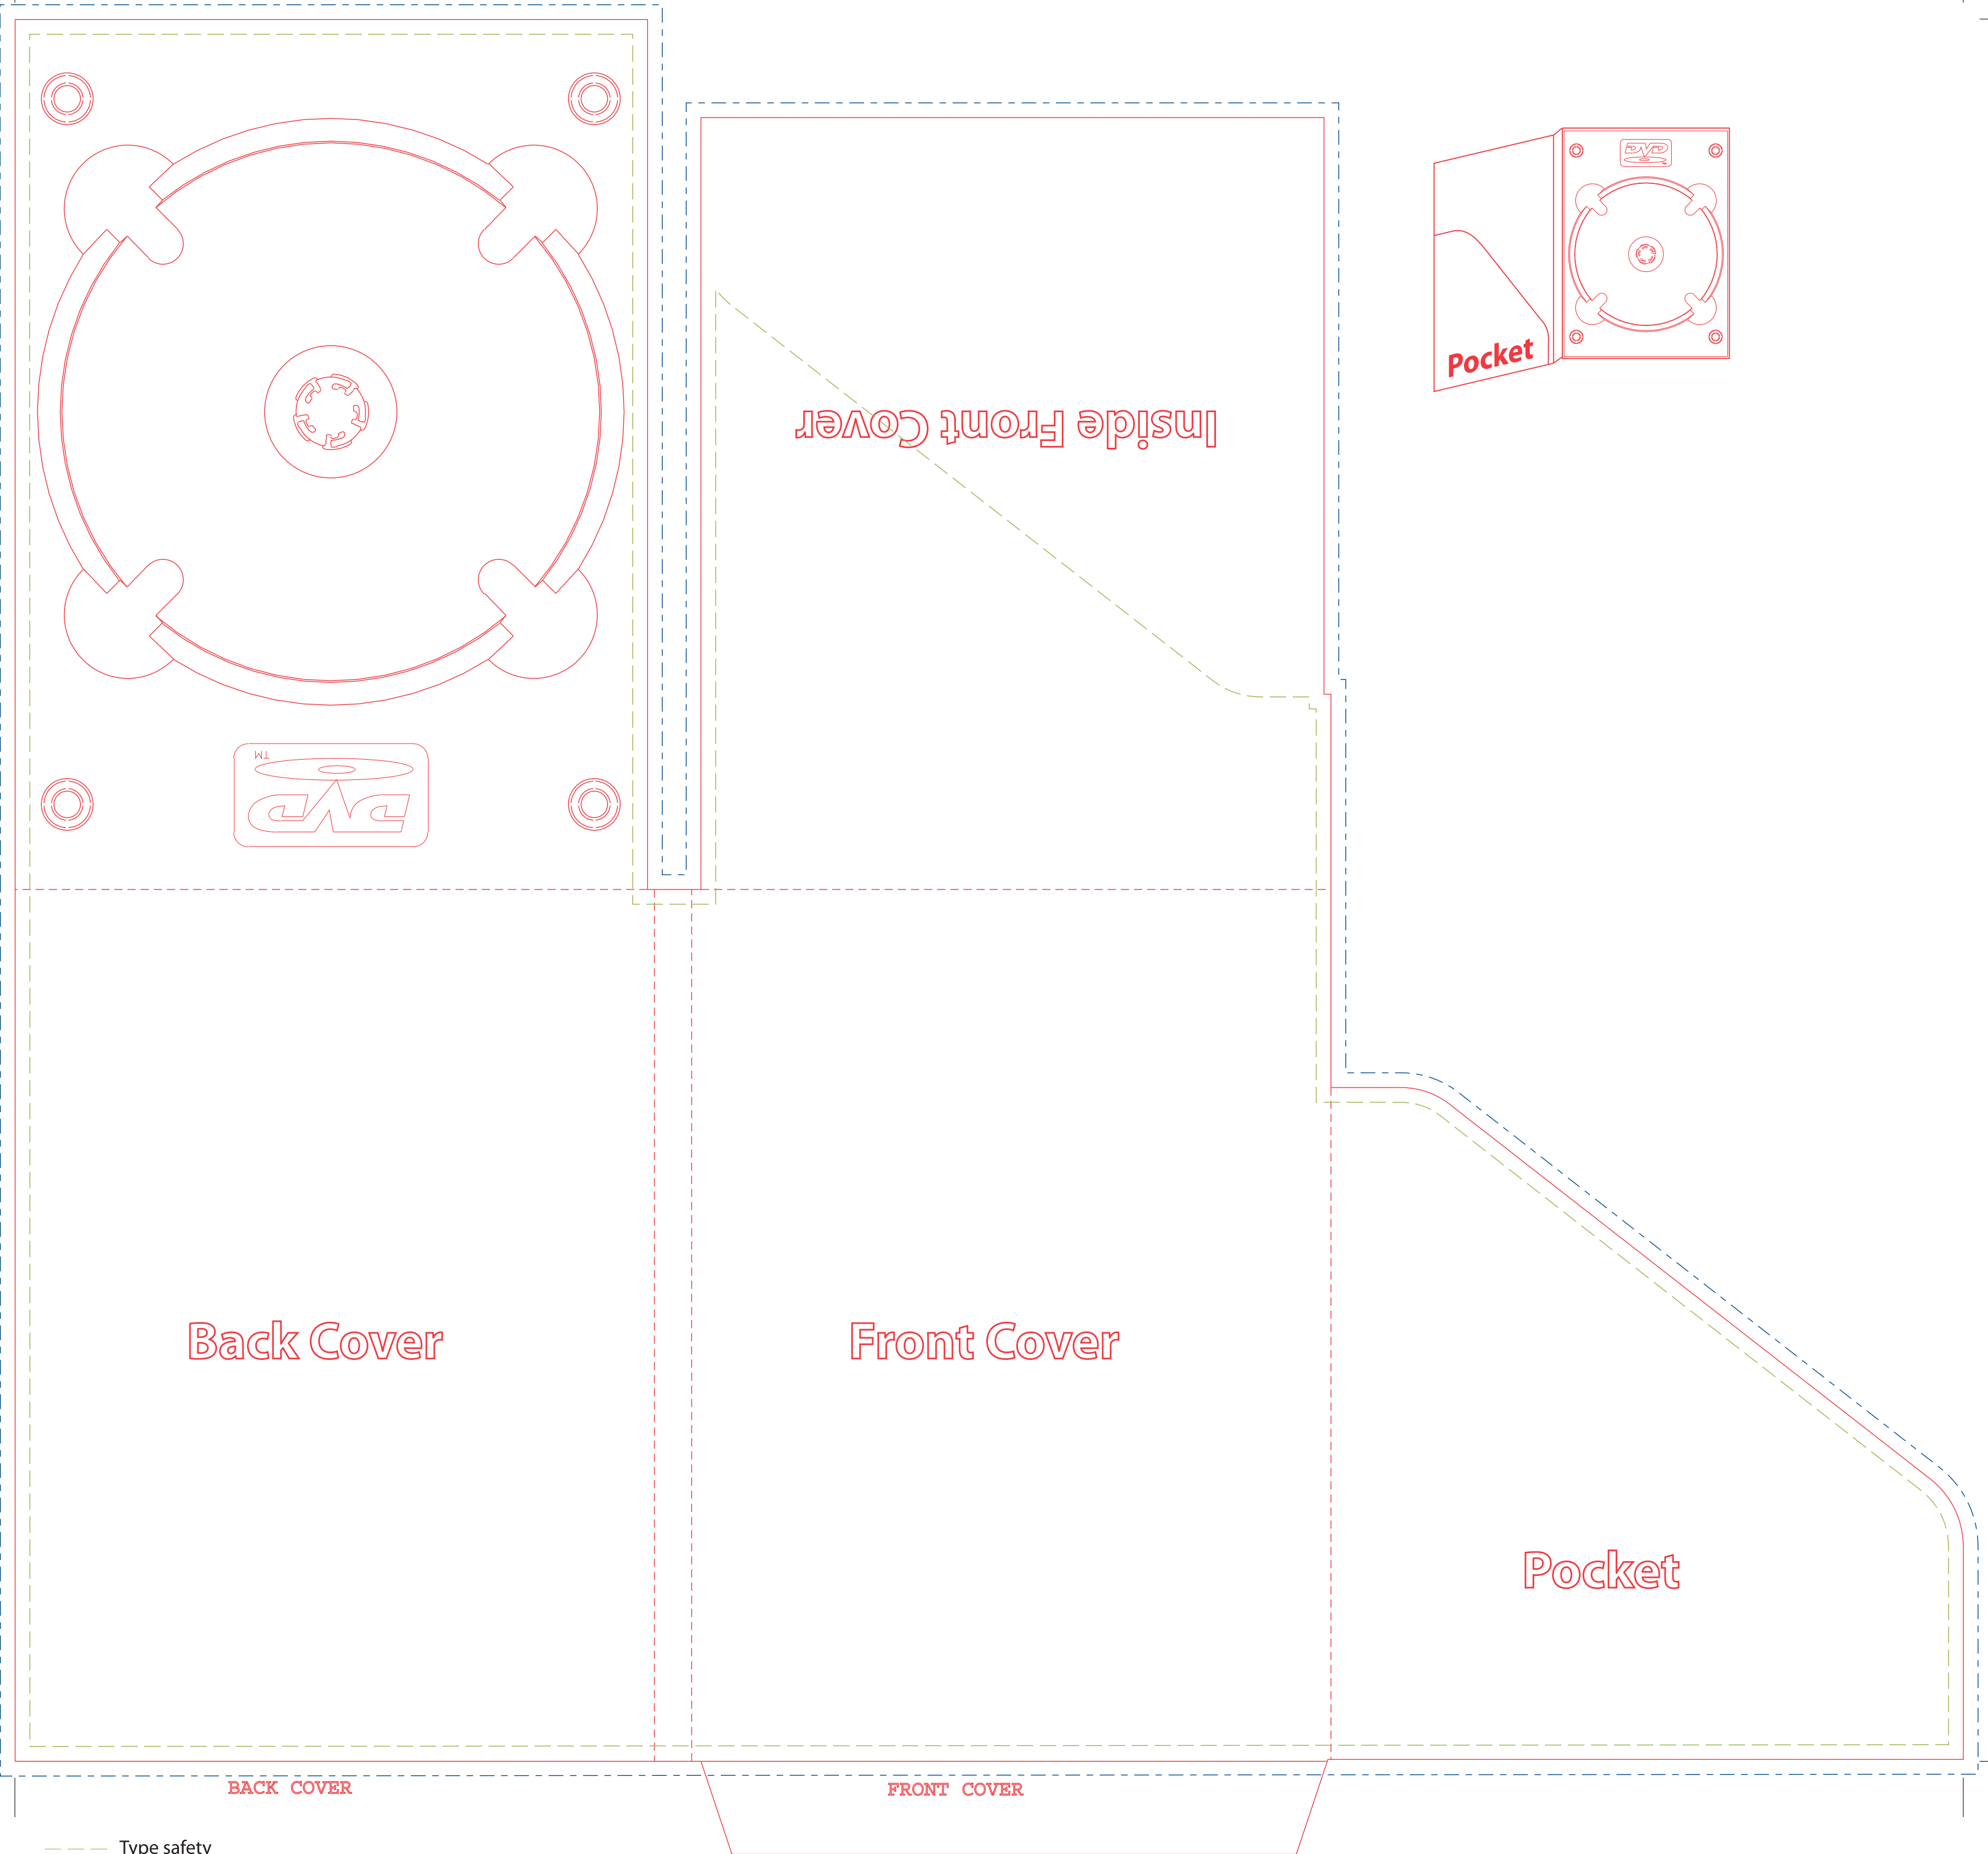

4 Panel DVD DigiPak (Single Tray with Diagonal Pocket)

DVD-403

CD & DVD Manufacturing

DVE420 Trim: 16.498" x 15.535"

Inside Front Cover

Back Cover

Front Cover

Pocket

BACK COVER

FRONT COVER

- Type safety
- Cut Line
- Bleed Area

Note: Any artwork that does not meet above requirement may be put on hold and cause a delay. Client will have to resubmit new file(s) or authorize SLI to perform artwork modification at extra cost.